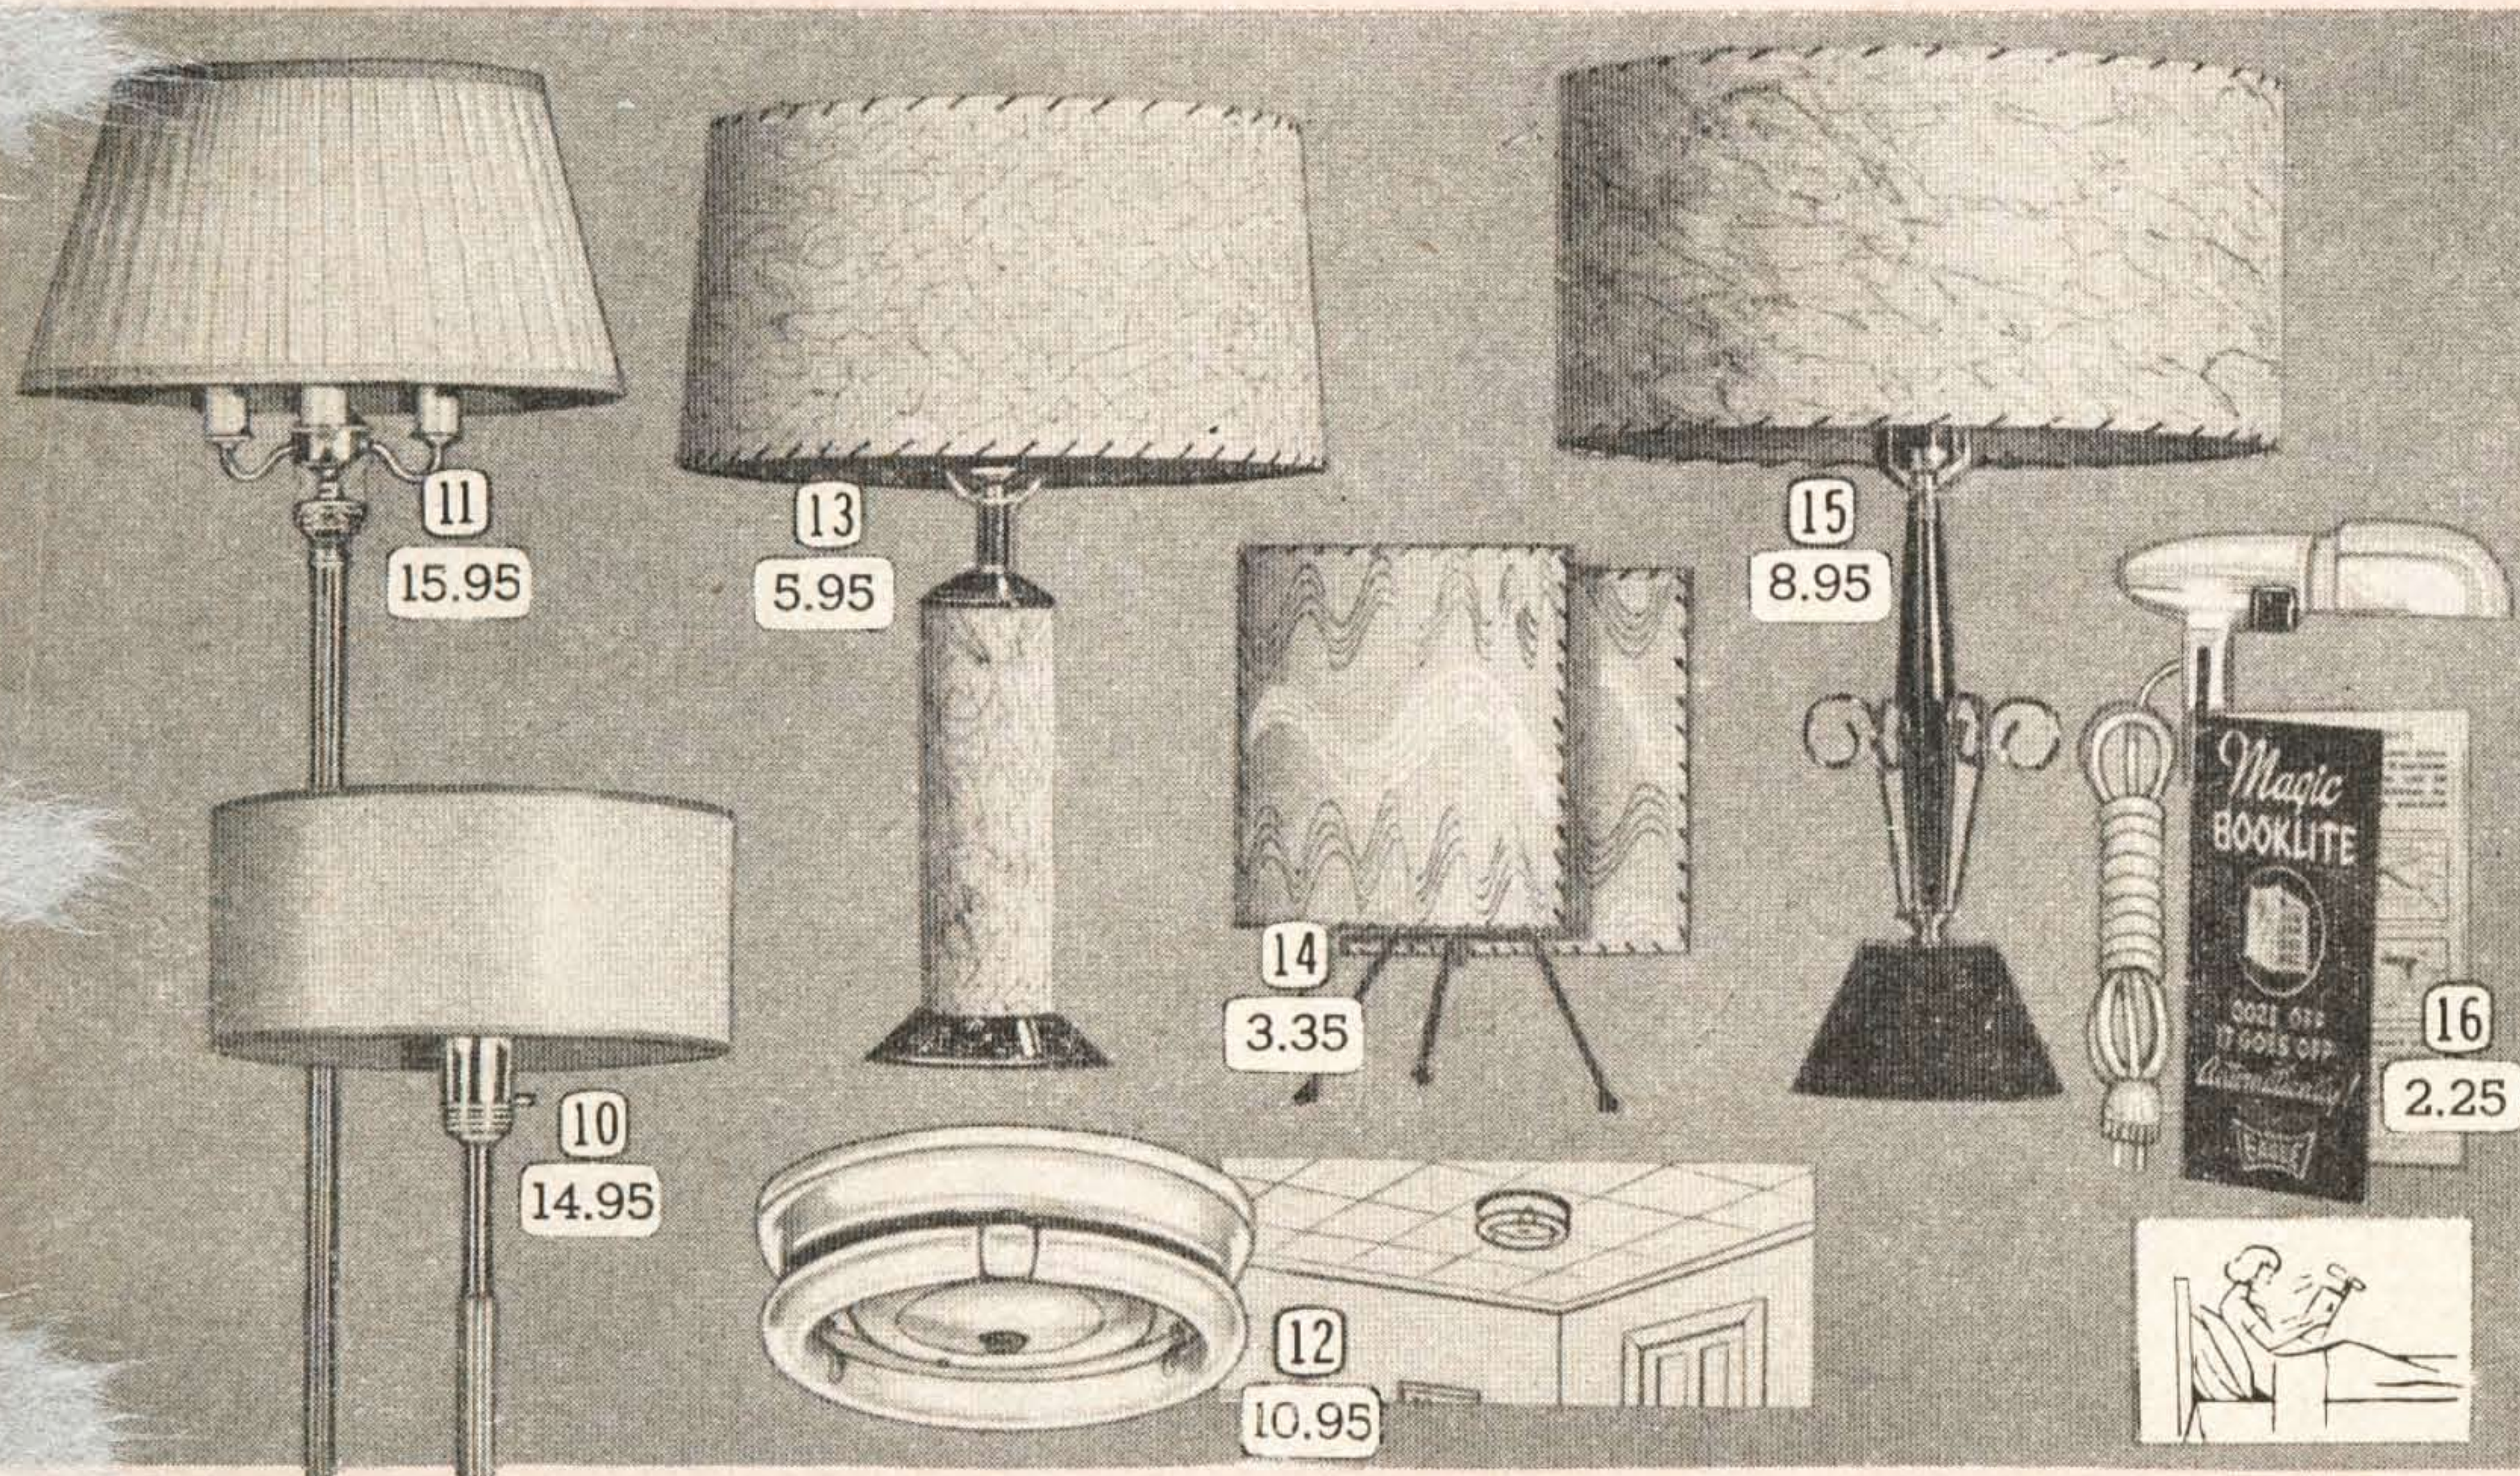

A LAMP IS A GIFT FOR THE ENTIRE FAMILY!

1. **10** MODERN TRILIGHT LAMP, gracefully designed and richly finished! Embossed Paper Parchment shade matches stem and base which are finished in enamel—Spruce Green; Black; Rusty Red. Brass-finished socket takes 100, 200, 300-watt bulb. White glass reflector. Diam. of shade 17 inches. Over-all height 58 inches. **077-P-736.** Price, delivered..... **14.95**
2. **11** TRILIGHT REFLECTOR LAMP with chromium-plated stem and base. Marbleized plastic insert in base. 20-inch diameter plastic shade wrap around style, trimmed with braid top and bottom. Three candlelight arms with separate switch. Takes 100, 200, 300-watt trilight bulb. 10-inch glass reflector. Height about 62 inches. **077-P-737.** Price, less bulbs, del'd. **15.95**
3. **12** "CIRCLINE" FLUORESCENT FIXTURE gives cool white light. Especially suitable for kitchen or bathroom. White enamel metal bowl 12 ins. in diam. For 110-volt, 60-cycle, A.C. Complete with 32-watt "Circline" bulb. **077-P-738.** Price, delivered.... **10.95**

1. **13** DISTINCTIVE TABLE LAMP in the modern manner! White Glass column with black tracery, black metal base and matching paper parchment shade laced with black. Diam. of shade 14 ins. Height about 22 ins. **077-P-739.** Price, delivered..... **5.95**
2. **14** MANTEL, TV OR RADIO LAMP. "Fiberglas" shade in White; Chartreuse; Pink—with "wave" lines in gilt colour. Gilt colour lacing top and bottom. Black wrought-iron effect legs. Height about 12 inches. **077-P-740.** Price, delivered..... **3.35**
3. **15** ATTRACTIVE TABLE LAMP. Effective contrast in the Black metal base and stem with brass plated relief and Pink or white "Fiberglas" shade with black lines and lacing. Height 25 inches. **077-P-741.** Price, delivered..... **8.95**
4. **16** "MAGIC BOOKLITE"—a grand gift for the avid reader. Light stays on in reading position, goes out when book laid down. Ivory Plastic with clamp. **77-P-742.** Price, delivered..... **2.25**

DESCRIPTIONS OF ITEMS SHOWN ON OPPOSITE PAGE