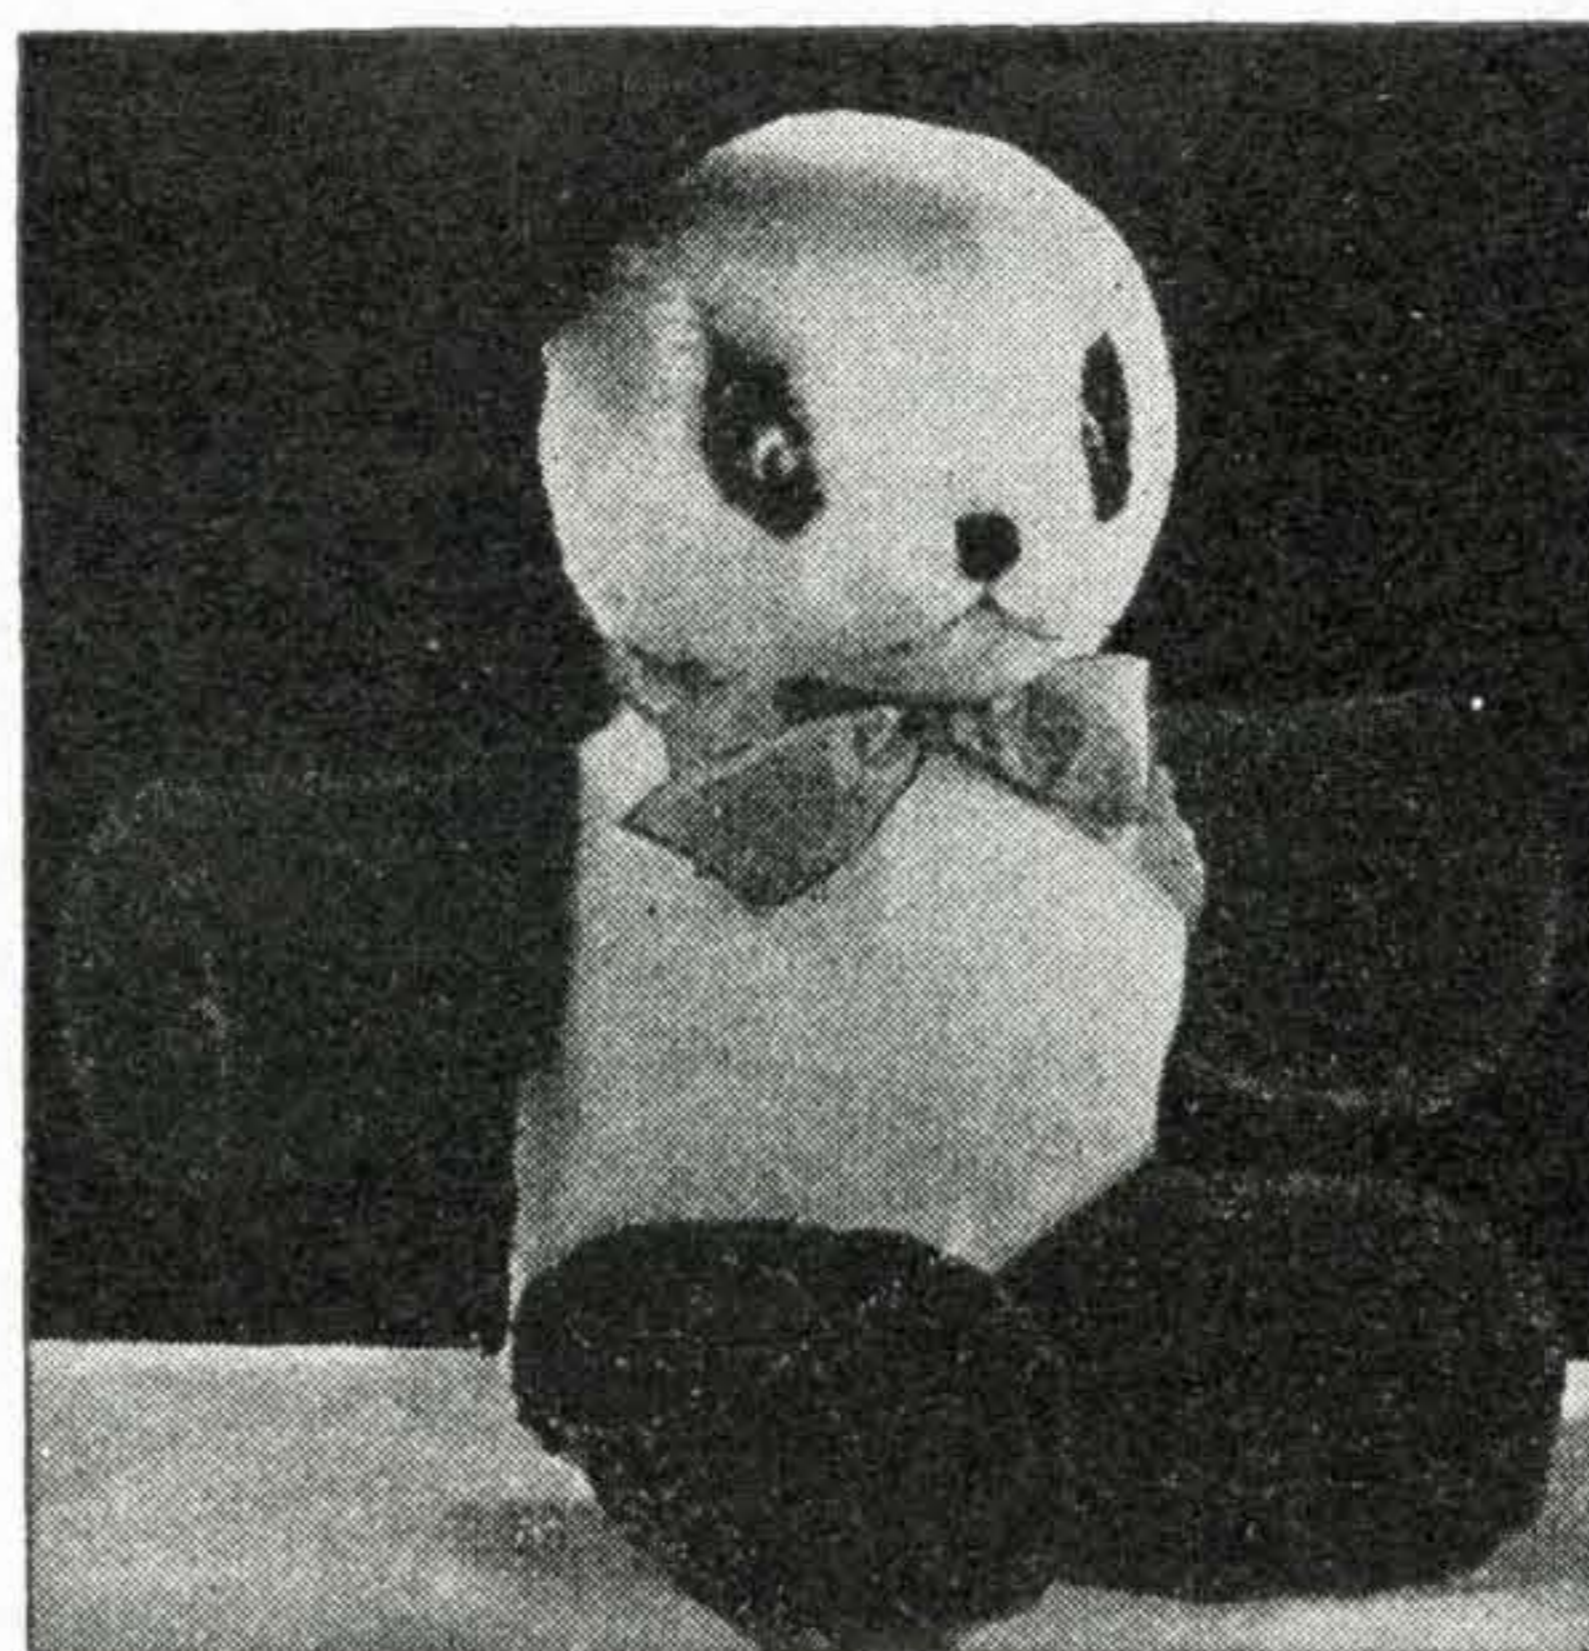

## The Famous "Gund" Stuffed Toys

Fine quality silk plush covered animals and dolls, beautifully finished in rich bright and soft pastel colors.

0898/2 Assortment

**0898/1. Assortment, Six Kinds.** Four styles standing four-legged animals, black Scotty, white Wire-haired Terrier, pastel blue Cat and pink Elephant, fine plush covered, two styles two-legged softie animals, Cat and Bear, plush heads, height 10 inches, all have non-pullable eyes, soft stuffed and with voice. Doz. **\$14.40**  
In dozen lots, assorted. " **13.20**

**0898/4. Assortment, Six Kinds.** Four-legged standing animals, Black Scotty, White Scotty, White Wire-haired Terrier, Airedale—gold with brown, Peke—gold with brown and grey Elephant, fine plush covered, red leather collar, non-pullable eyes and voice, size of largest, length 13½ inches, height 13 inches. Each **\$4.00**  
In lots of six assorted. " **3.50**

**0898/9. Cuddle Honey Bear.** Brown plush head, back, arms and legs, gold snout, chest, ear lining, tips of hands and feet, non-pullable eyes with rolling pupils, embroidered nose and mouth, floppy arms and legs, stuffed soft, voice in tail, height 18 inches, each in box. Each **\$4.50**