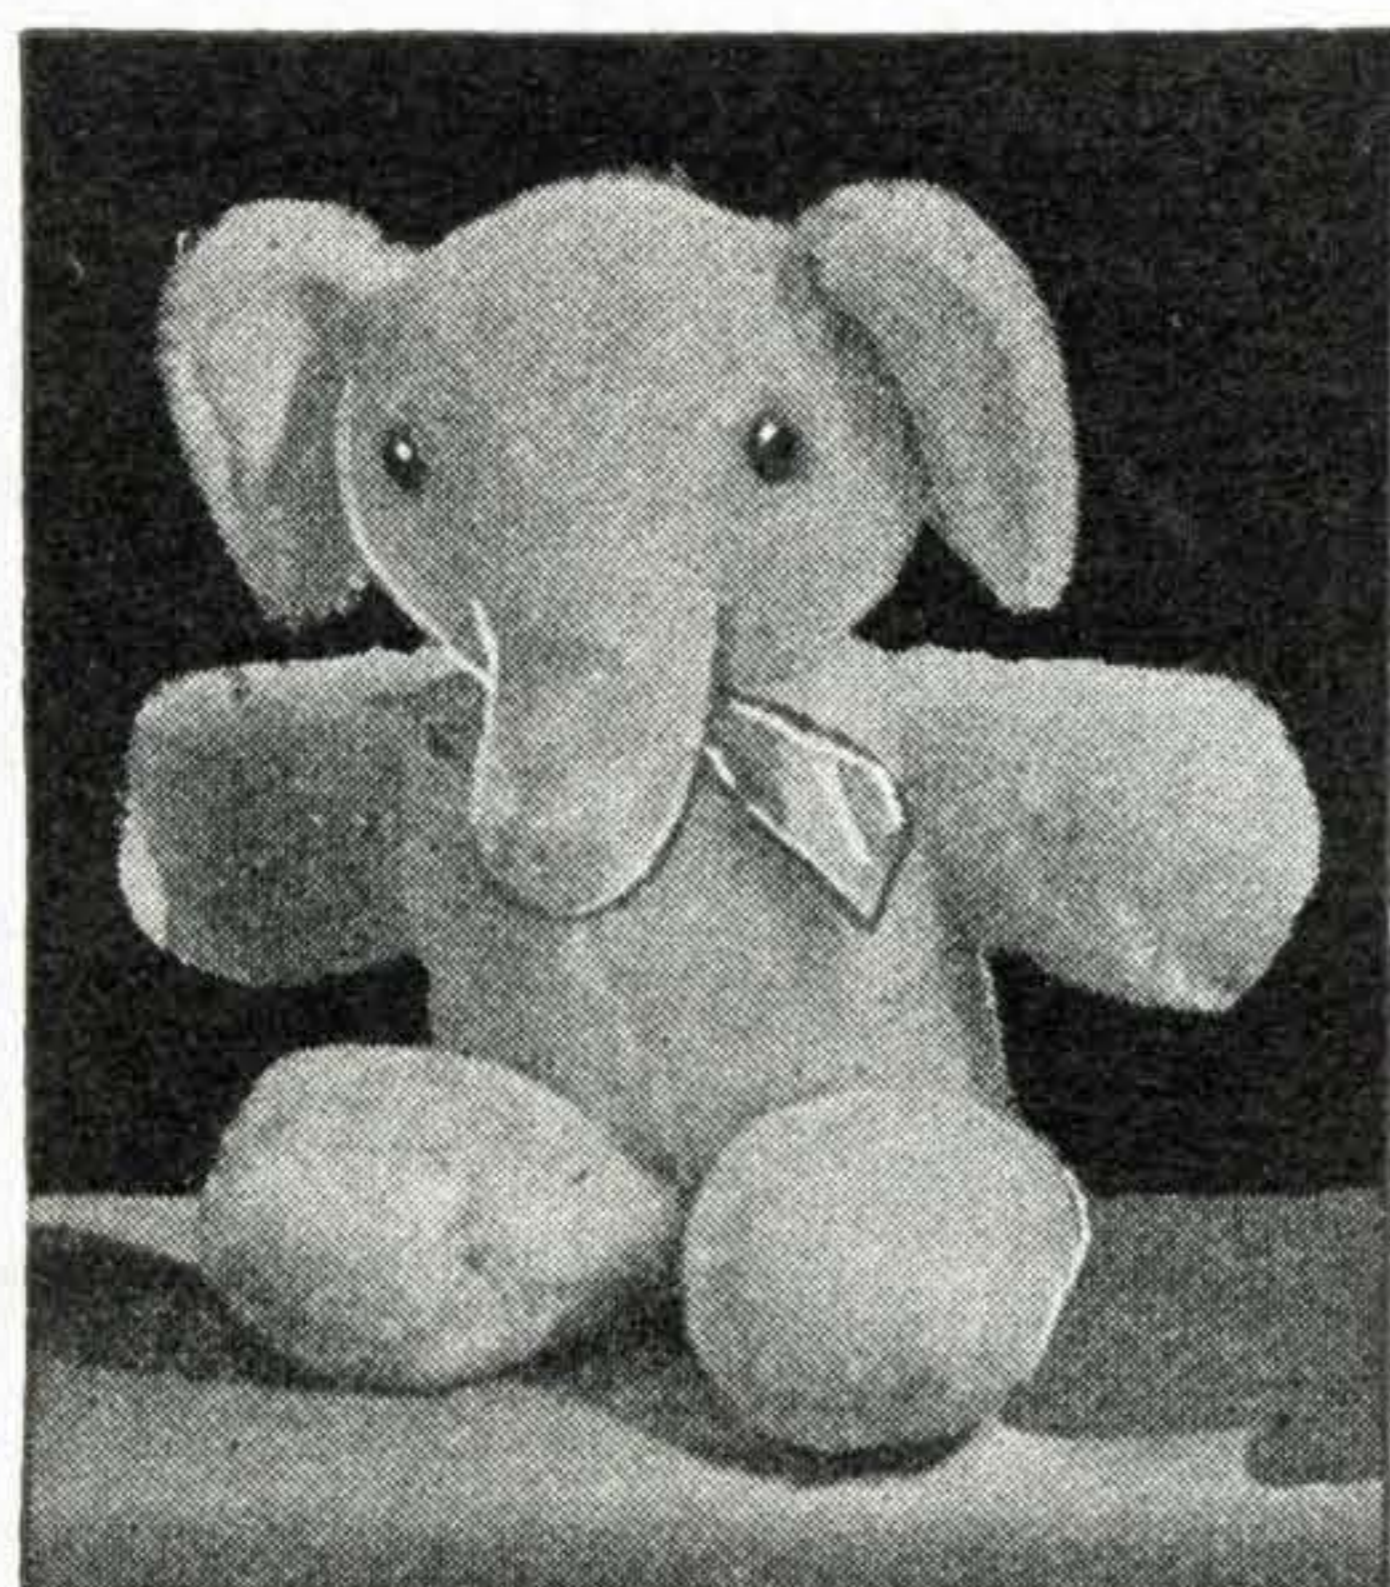

0898/1. Assortment, Six Kinds. Four styles standing four-legged animals, black Scotty, white Wire-haired Terrier, pastel blue Cat and pink Elephant, fine plush covered, two styles two-legged softie animals, Cat and Bear, plush heads, height 10 inches, all have non-pullable eyes, soft stuffed and with voice. Doz. **$14.40**
In dozen lots, assorted. " **13.20**

0898/2. Assortment, Six Kinds. Three styles standing four-legged animals, Black Scotty, White Scotty, Peke—gold with brown, three styles two-legged softie animals with ribbon around necks, Monkey—yellow with brown, Cat—white with pink and blue, Elephant—grey with peach, velvet chests, contrasting velvet pantaloons, height 11 inches, all with voice and non-pullable eyes. Doz. **$24.00**
In dozen lots, assorted. " **20.40**

0898/4. Assortment, Six Kinds. Four-legged standing animals, Black Scotty, White Scotty, White Wire-haired Terrier, Airedale—gold with brown, Peke—gold with brown and grey Elephant, fine plush covered, red leather collar, non-pullable eyes and voice, size of largest, length 13½ inches, height 13 inches. Each **$4.00**
In lots of six assorted. " **3.50**