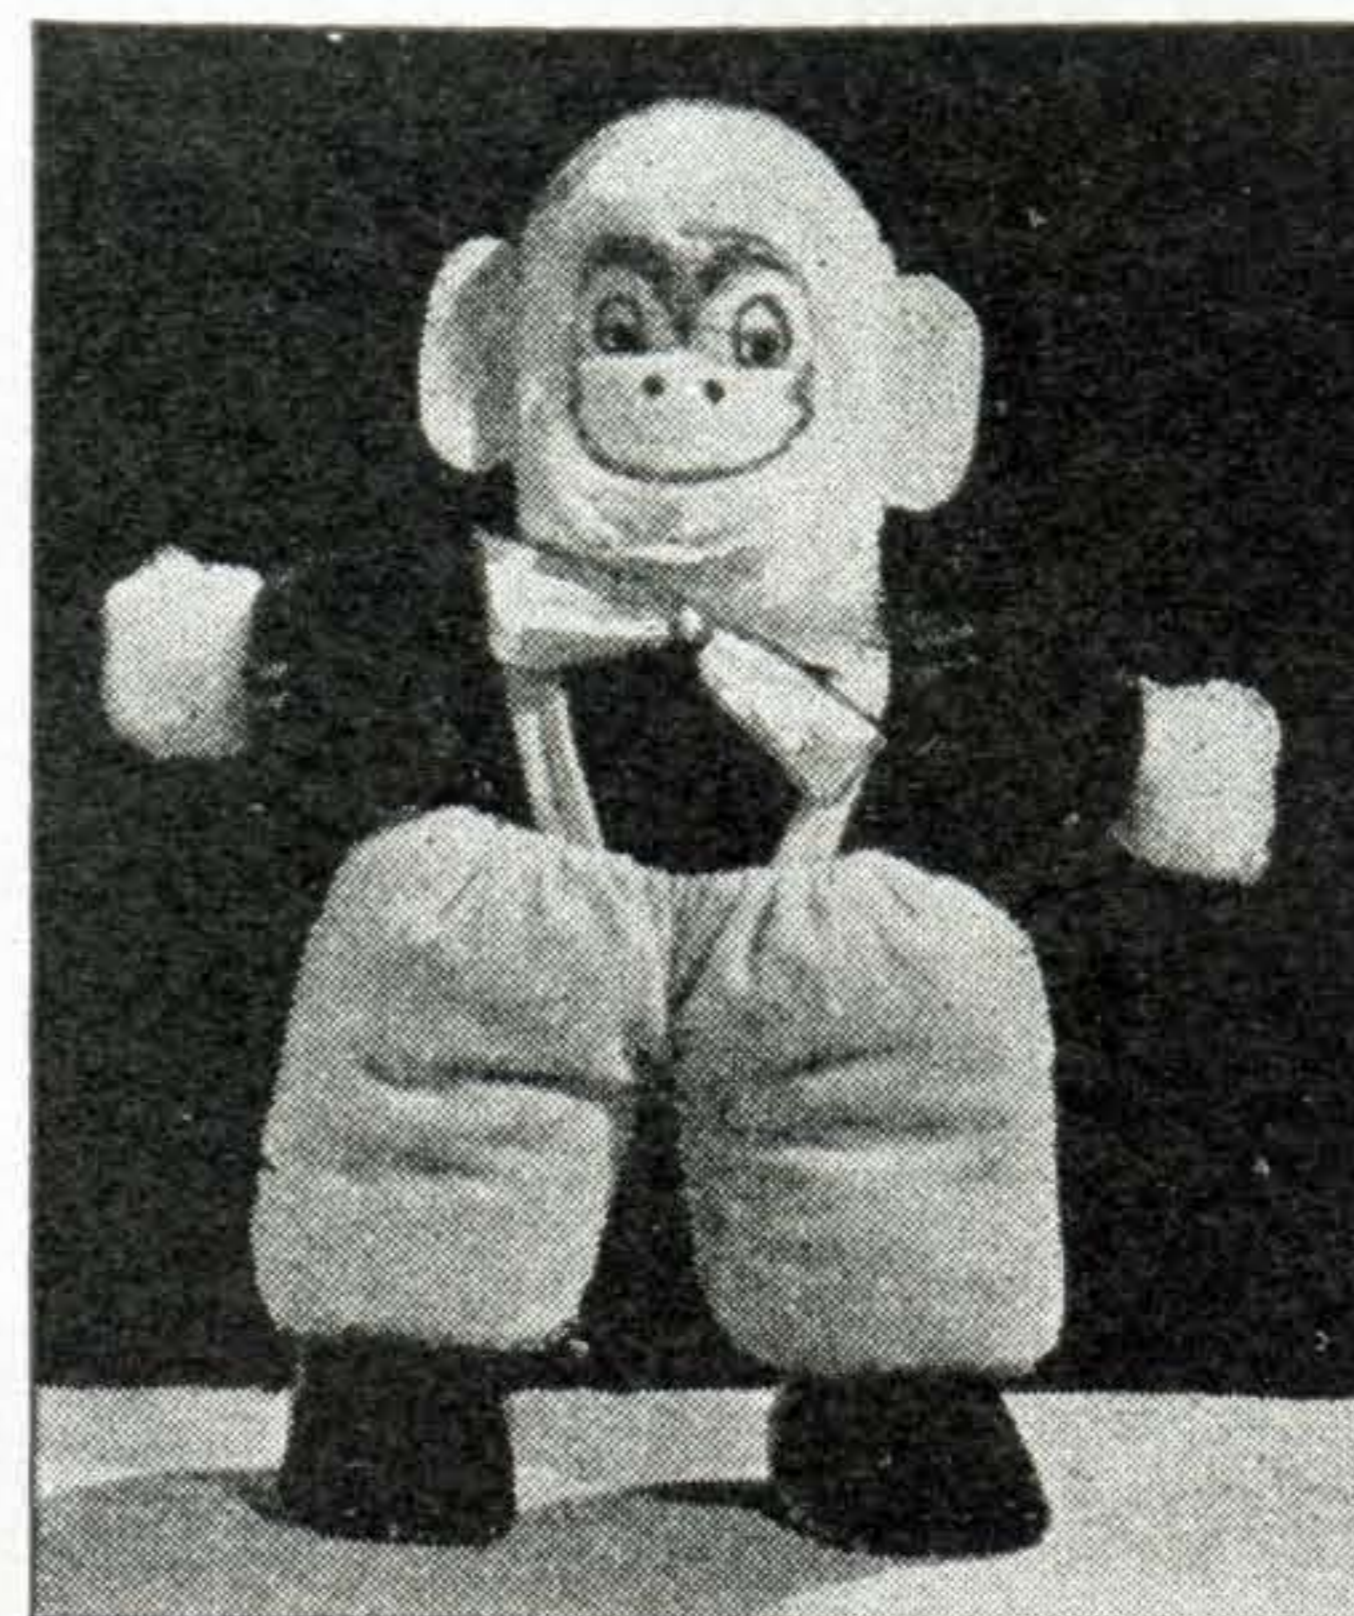

## The Famous "Gund" Stuffed Toys

Fine quality silk plush covered animals and dolls, beautifully finished in rich bright and soft pastel colors.

0898/2 Assortment

**0898/1. Assortment, Six Kinds.** Four styles standing four-legged animals, black Scotty, white Wire-haired Terrier, pastel blue Cat and pink Elephant, fine plush covered, two styles two-legged softie animals, Cat and Bear, plush heads, height 10 inches, all have non-pullable eyes, soft stuffed and with voice. Doz. **\$14.40**  
In dozen lots, assorted. " **13.20**

**0898/4. Assortment, Six Kinds.** Four-legged standing animals, Black Scotty, White Scotty, White Wire-haired Terrier, Airedale—gold with brown, Peke—gold with brown and grey Elephant, fine plush covered, red leather collar, non-pullable eyes and voice, size of largest, length 13½ inches, height 13 inches. Each **\$4.00**  
In lots of six assorted. " **3.50**

**0898/9. Cuddle Honey Bear.** Brown plush head, back, arms and legs, gold snout, chest, ear lining, tips of hands and feet, non-pullable eyes with rolling pupils, embroidered nose and mouth, floppy arms and legs, stuffed soft, voice in tail, height 18 inches, each in box. Each **\$4.50**