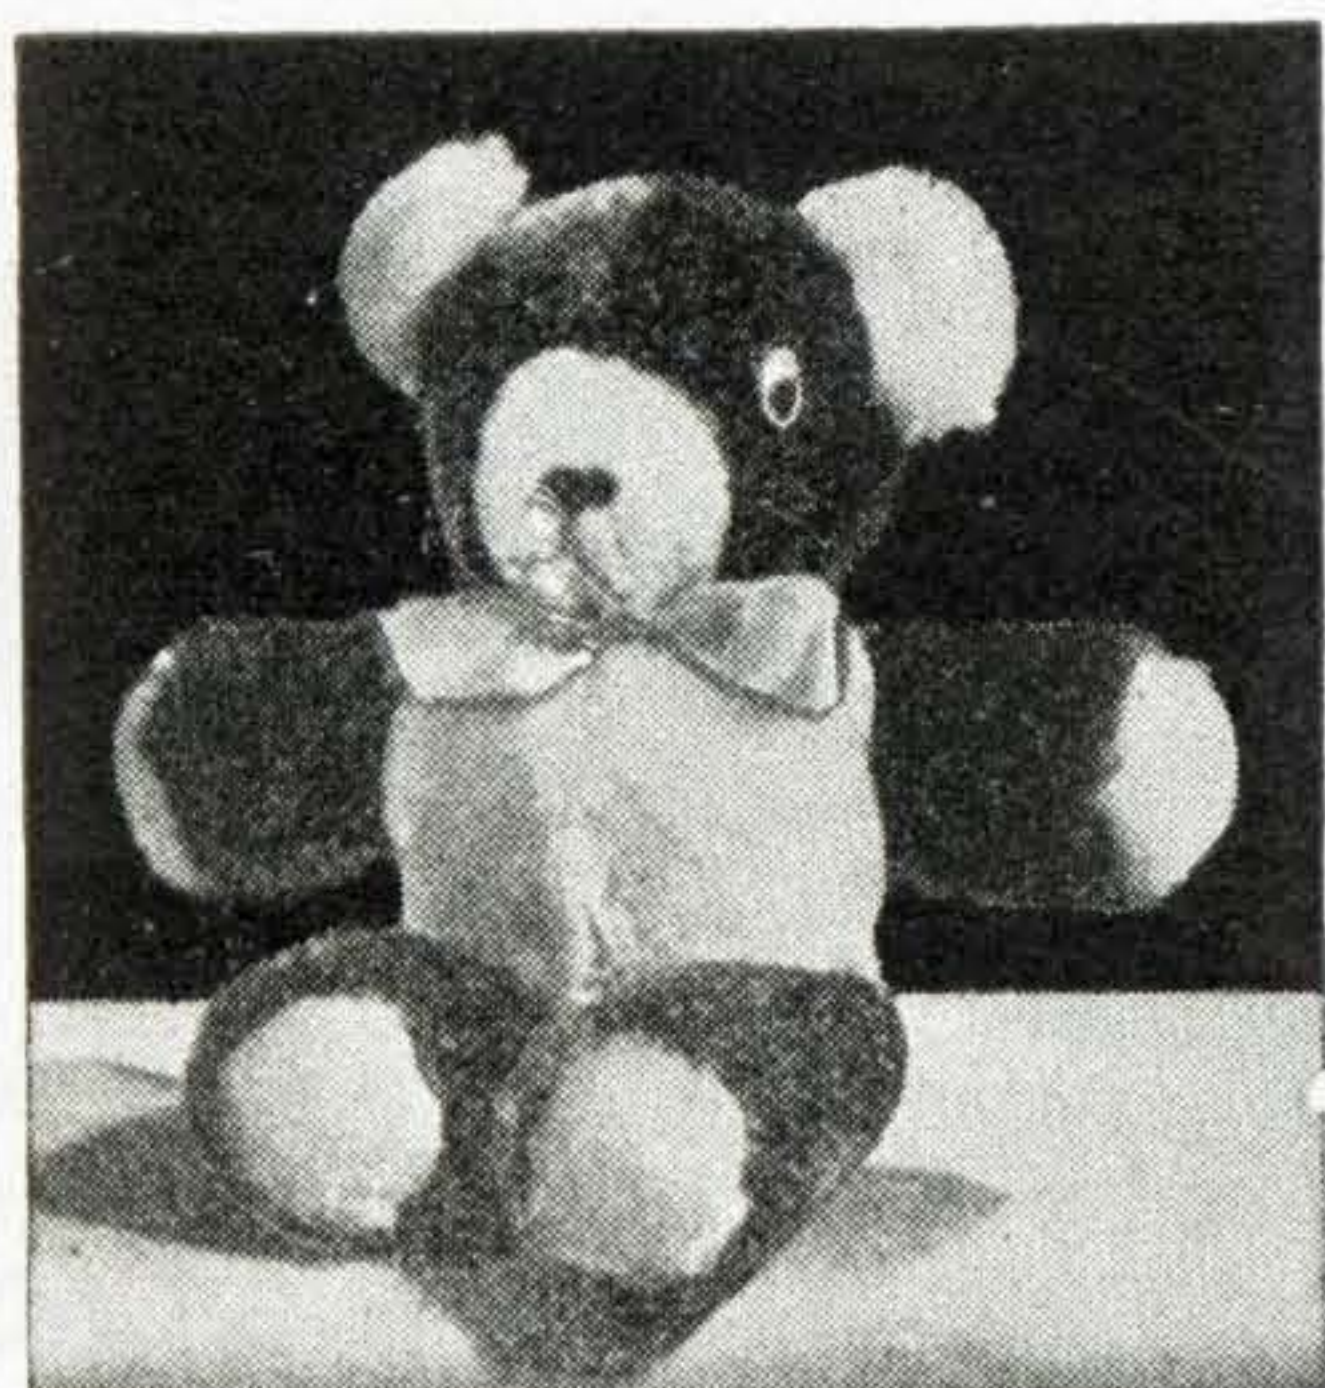

0898/1. Assortment, Six Kinds. Four styles standing four-legged animals, black Scotty, white Wire-haired Terrier, pastel blue Cat and pink Elephant, fine plush covered, two styles two-legged softie animals, Cat and Bear, plush heads, height 10 inches, all have non-pullable eyes, soft stuffed and with voice. Doz. **$14.40**
In dozen lots, assorted. " **13.20**

0898/2. Assortment, Six Kinds. Three styles standing four-legged animals, Black Scotty, White Scotty, Peke—gold with brown, three styles two-legged softie animals with ribbon around necks, Monkey—yellow with brown, Cat—white with pink and blue, Elephant—grey with peach, velvet chests, contrasting velvet pantaloons, height 11 inches, all with voice and non-pullable eyes. Doz. **$24.00**
In dozen lots, assorted. " **20.40**

0898/4. Assortment, Six Kinds. Four-legged standing animals, Black Scotty, White Scotty, White Wire-haired Terrier, Airedale—gold with brown, Peke—gold with brown and grey Elephant, fine plush covered, red leather collar, non-pullable eyes and voice, size of largest, length 13½ inches, height 13 inches. Each **$4.00**
In lots of six assorted. " **3.50**