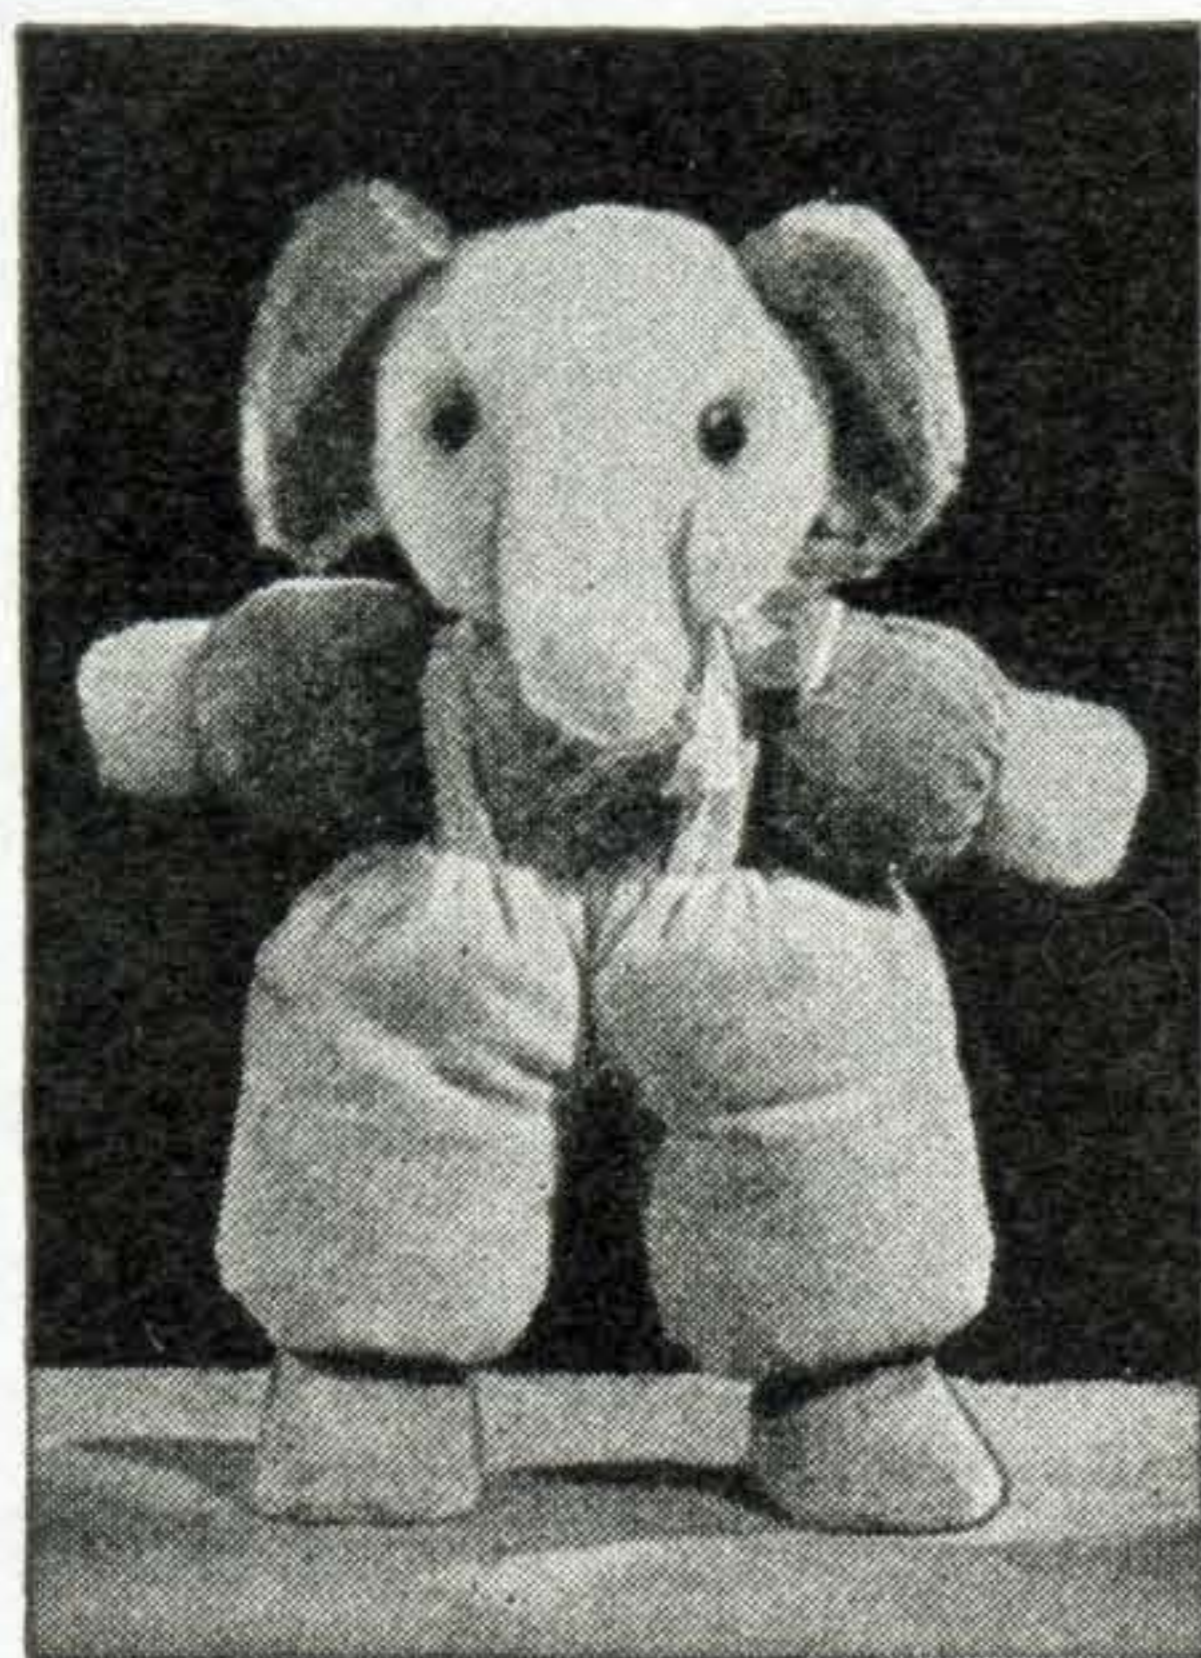

## The Famous "Gund" Stuffed Toys

Fine quality silk plush covered animals and dolls, beautifully finished in rich bright and soft pastel colors.

0898/2 Assortment

**0898/1. Assortment, Six Kinds.** Four styles standing four-legged animals, black Scotty, white Wire-haired Terrier, pastel blue Cat and pink Elephant, fine plush covered, two styles two-legged softie animals, Cat and Bear, plush heads, height 10 inches, all have non-pullable eyes, soft stuffed and with voice. Doz. **\$14.40**  
In dozen lots, assorted. " **13.20**

**0898/9. Cuddle Honey Bear.** Brown plush head, back, arms and legs, gold snout, chest, ear lining, tips of hands and feet, non-pullable eyes with rolling pupils, embroidered nose and mouth, floppy arms and legs, stuffed soft, voice in tail, height 18 inches, each in box. Each **\$4.50**