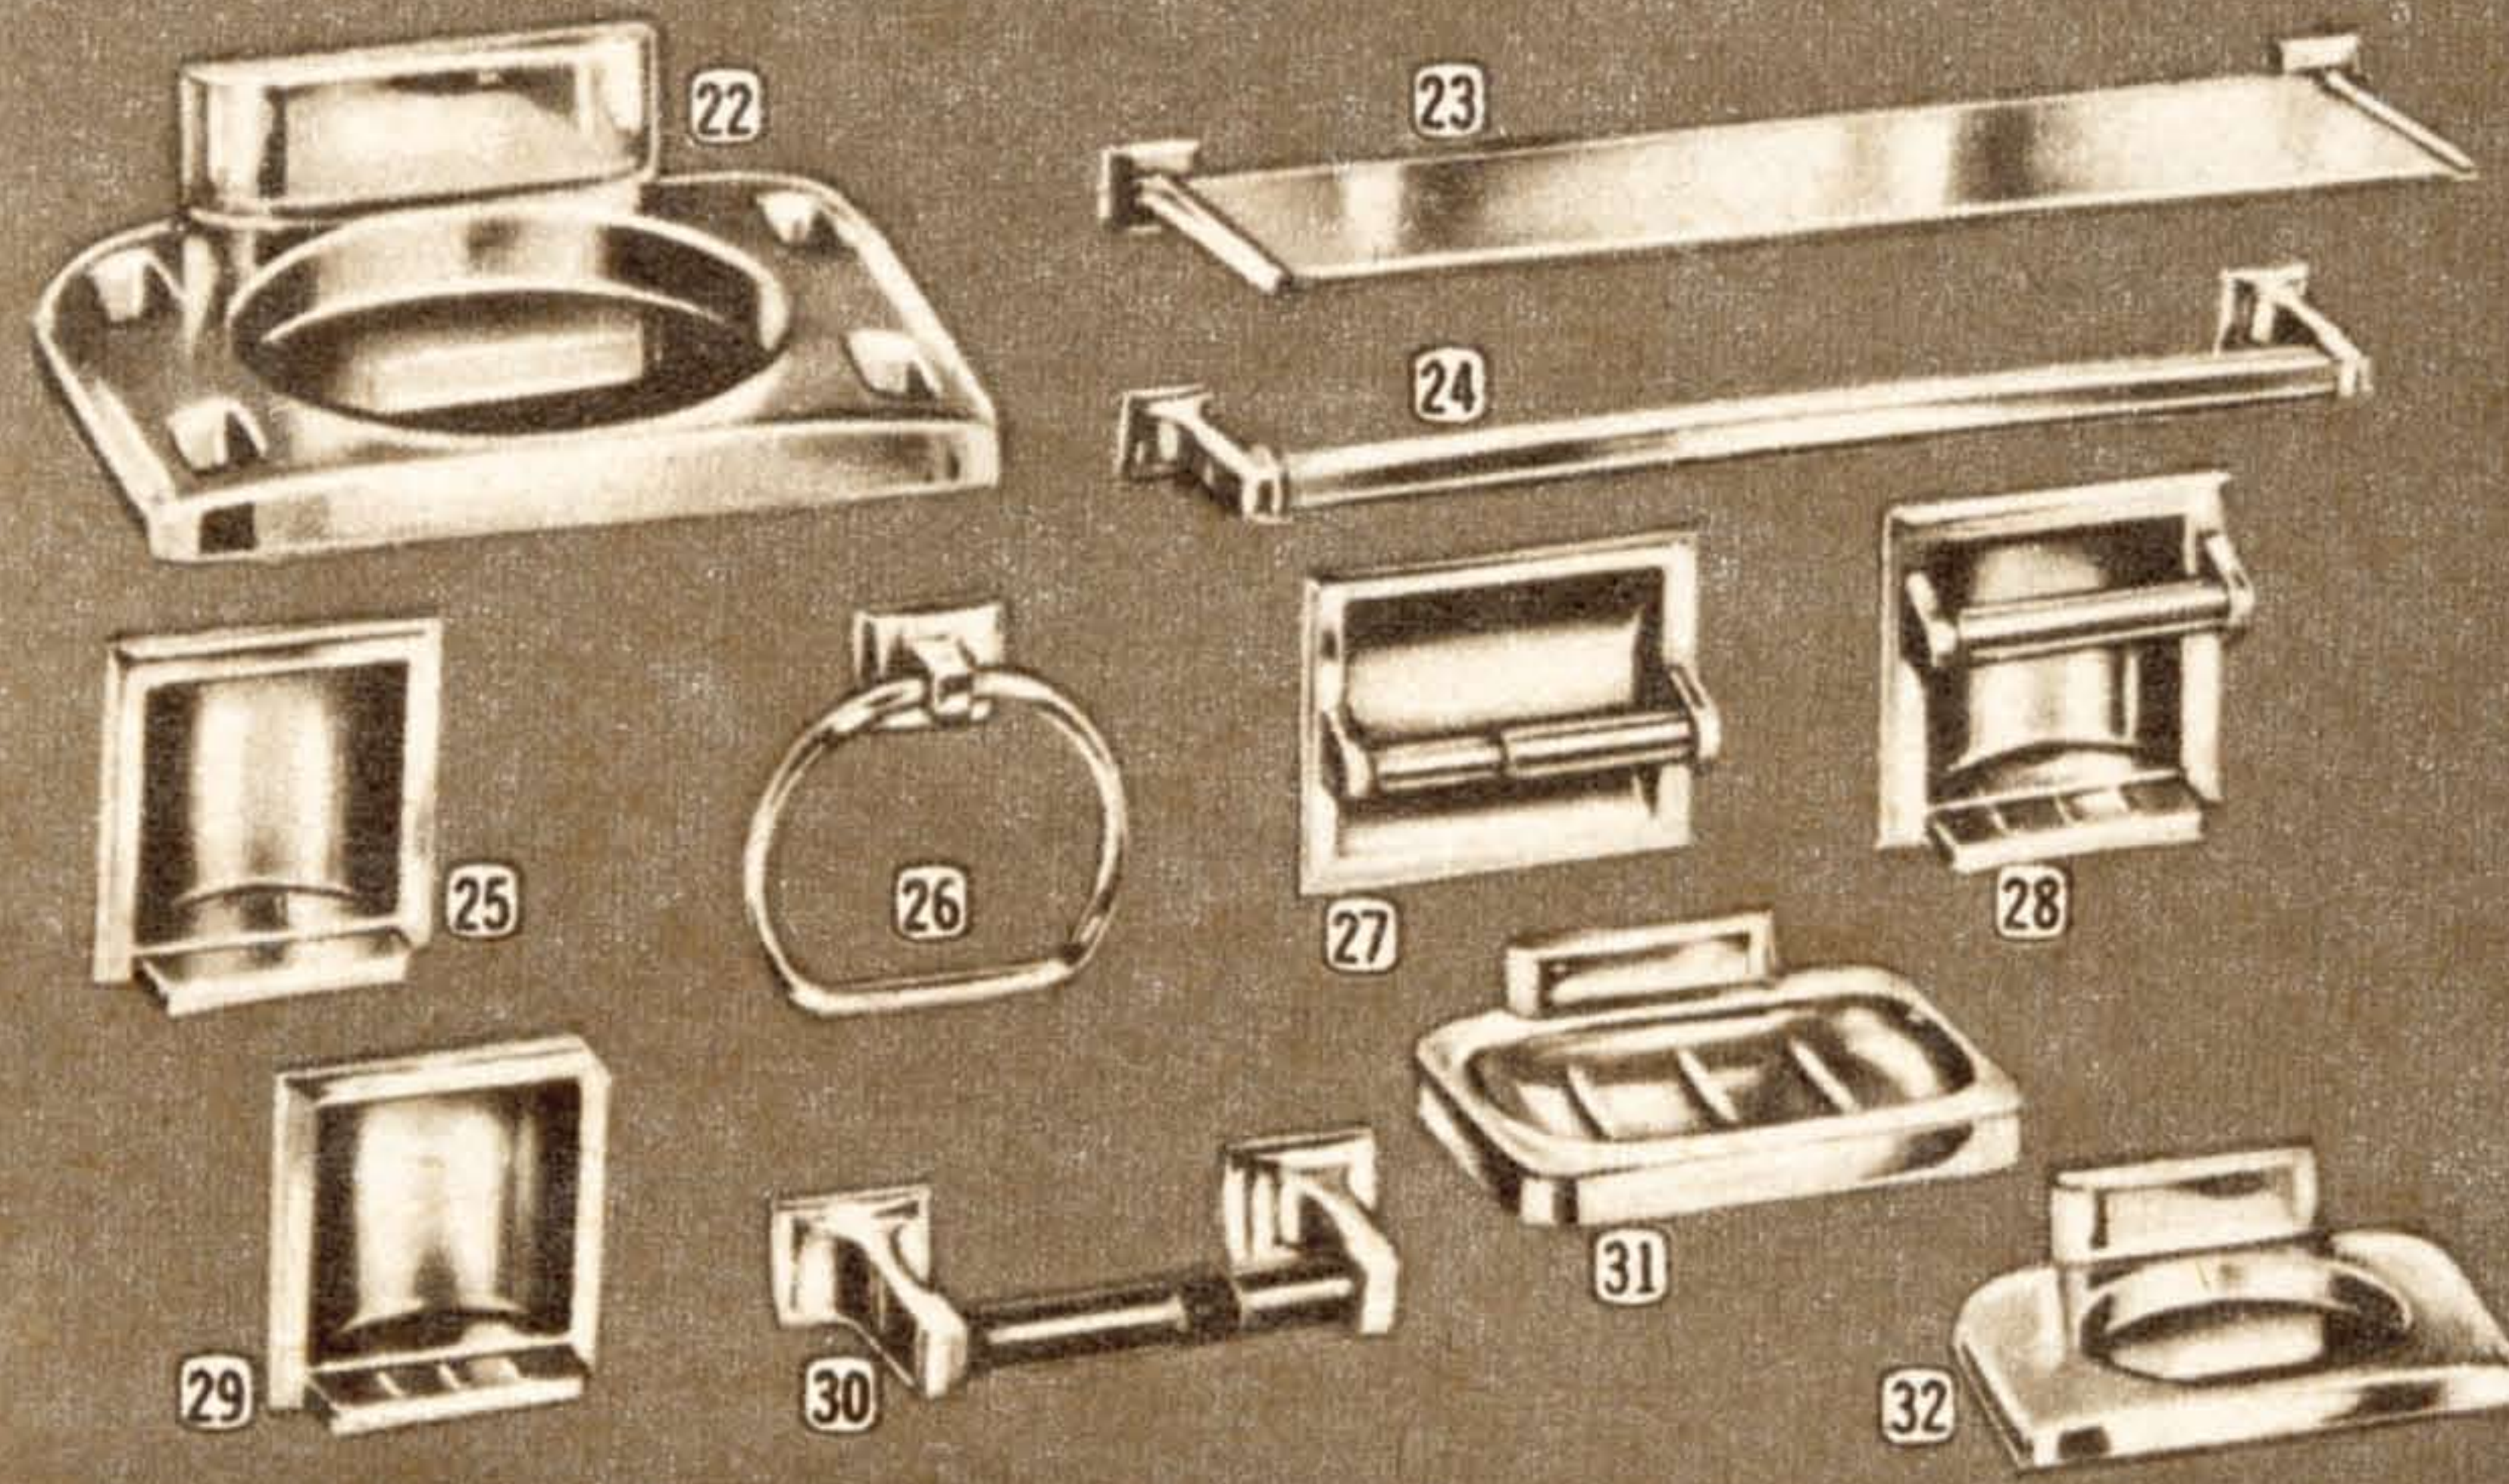

SAVE 10%
on six-piece set

NEW ROMAN ROSE DESIGN ON THESE QUALITY BATHROOM ACCESSORIES IN POLISHED CHROMIUM-PLATED FINISH. Exposed mounting for easy installation on all surface-mounted accessories.

- ⑭ Towel Bar and Brackets. 56-A 1101. 18 inches wide. 2.95
  56-A 1102. 30 inches wide.... 3.50
- ⑮ Toilet Paper Holder. 56-A 1106..... 2.45
- ⑯ Towel Ring. 56-A 1103. Chromium plated. Price..... 2.50
  56-A 1104. Lucite (plastic).... 2.95
- ⑰ Tooth Brush and Tumbler Holder. 56-A 1105..... 1.75
- ⑱ Soap Holder. 56-A 1107..... 1.75

RECESS FITTINGS—6 1/8 INS. SQUARE

- ⑲ Recess Toilet Paper Holder. 56-A 1112. Screw-in type. 3.75
  56-A 1113. Plaster-in type..... 3.75
- ⑳ Recess Tooth Brush and Tumbler Holder. 56-A 1108. Screw-in type..... 5.25
  56-A 1109. Plaster-in type..... 5.25
  As above less tooth brush holder. 56-A 1116. Screw-in type..... 3.25
  56-A 1117. Plaster-in type..... 3.25
3. ㉑ Recess Soap Holder. 56-A 1114. Screw-in type. 3.50
   56-A 1115. Plaster-in type..... 3.50
   As above with grab bar. 56-A 1110. Screw-in type..... 3.50
   56-A 1111. Plaster-in type..... 3.50

TECO DE LUXE CHROMIUM-PLATED BATHROOM ACCESSORIES. Mounting plates and screws for installation.

1. ㉒ Tooth Brush and Tumbler Holder. 56-A 1034. Price..... 1.65
2. ㉓ Glass Shelf and Brackets. 56-A 1030. 18 by 5 inches. 3.25
   56-A 1031. 24 by 5 inches.... 3.65
3. ㉔ Towel Bar and Brackets. 56-A 1032. 18 inches wide. 2.65
   56-A 1033. 24 inches wide.... 2.89
   Single Robe Hook (not shown). 56-A 1036..... 75c
4. ㉕ Recess Soap Holder. 56-A 1046. Screw-in type 2.79
   56-A 1047. Plaster-in type.... 2.79
5. ㉖ Towel Ring. Chromium-plated. 56-A 1038..... 2.35
   56-A 1039. Lucite (plastic).... 2.79

DE LUXE RECESS FITTINGS ARE 6 1/8 INCHES SQUARE.

1. ㉗ Recess Toilet Paper Holder. 56-A 1044. Screw-in type 2.89
   56-A 1045. Plaster-in type... 2.89
2. ㉘ Recess Soap Holder with grab-bar. 56-A 1042. Screw-in type 4.15
   56-A 1043. Plaster-in type... 4.15
3. ㉙ Recess Tumbler Holder. 56-A 1040. Screw-in type 2.98
   56-A 1041. Plaster-in type... 2.98
4. ㉚ Toilet Paper Holder, wood roller. 56-A 1037..... 1.79
5. ㉛ Wall Soap Holder. 56-A 1029..... 1.55
6. ㉜ Tumbler Holder. 56-A 1035..... 1.35

Vitreous China Bathroom Accessories includes all items from 33 to 37. Choose from 75 Black; 70 White. If bought separately would be 4.44. 56-A 1054C. Six pieces..... 3.99

1. ㉓ Toilet Paper Holder. 56-A 1053C. Wooden roller..... 85c
2. ㉔ Double Robe Hook. 56-A 1050C..... 35c
3. ㉕ Tooth Brush and Tumbler Holder. 56-A 1052C. Holds four brushes..... 55c
4. ㉖ Soap Dish, ribbed. 56-A 1051C..... 55c
5. ㉗ Plastic Towel Bar with China Brackets. 56-A 1048C. 18 inches long.. 99c
   56-A 1049C. 24 inches long. 1.15