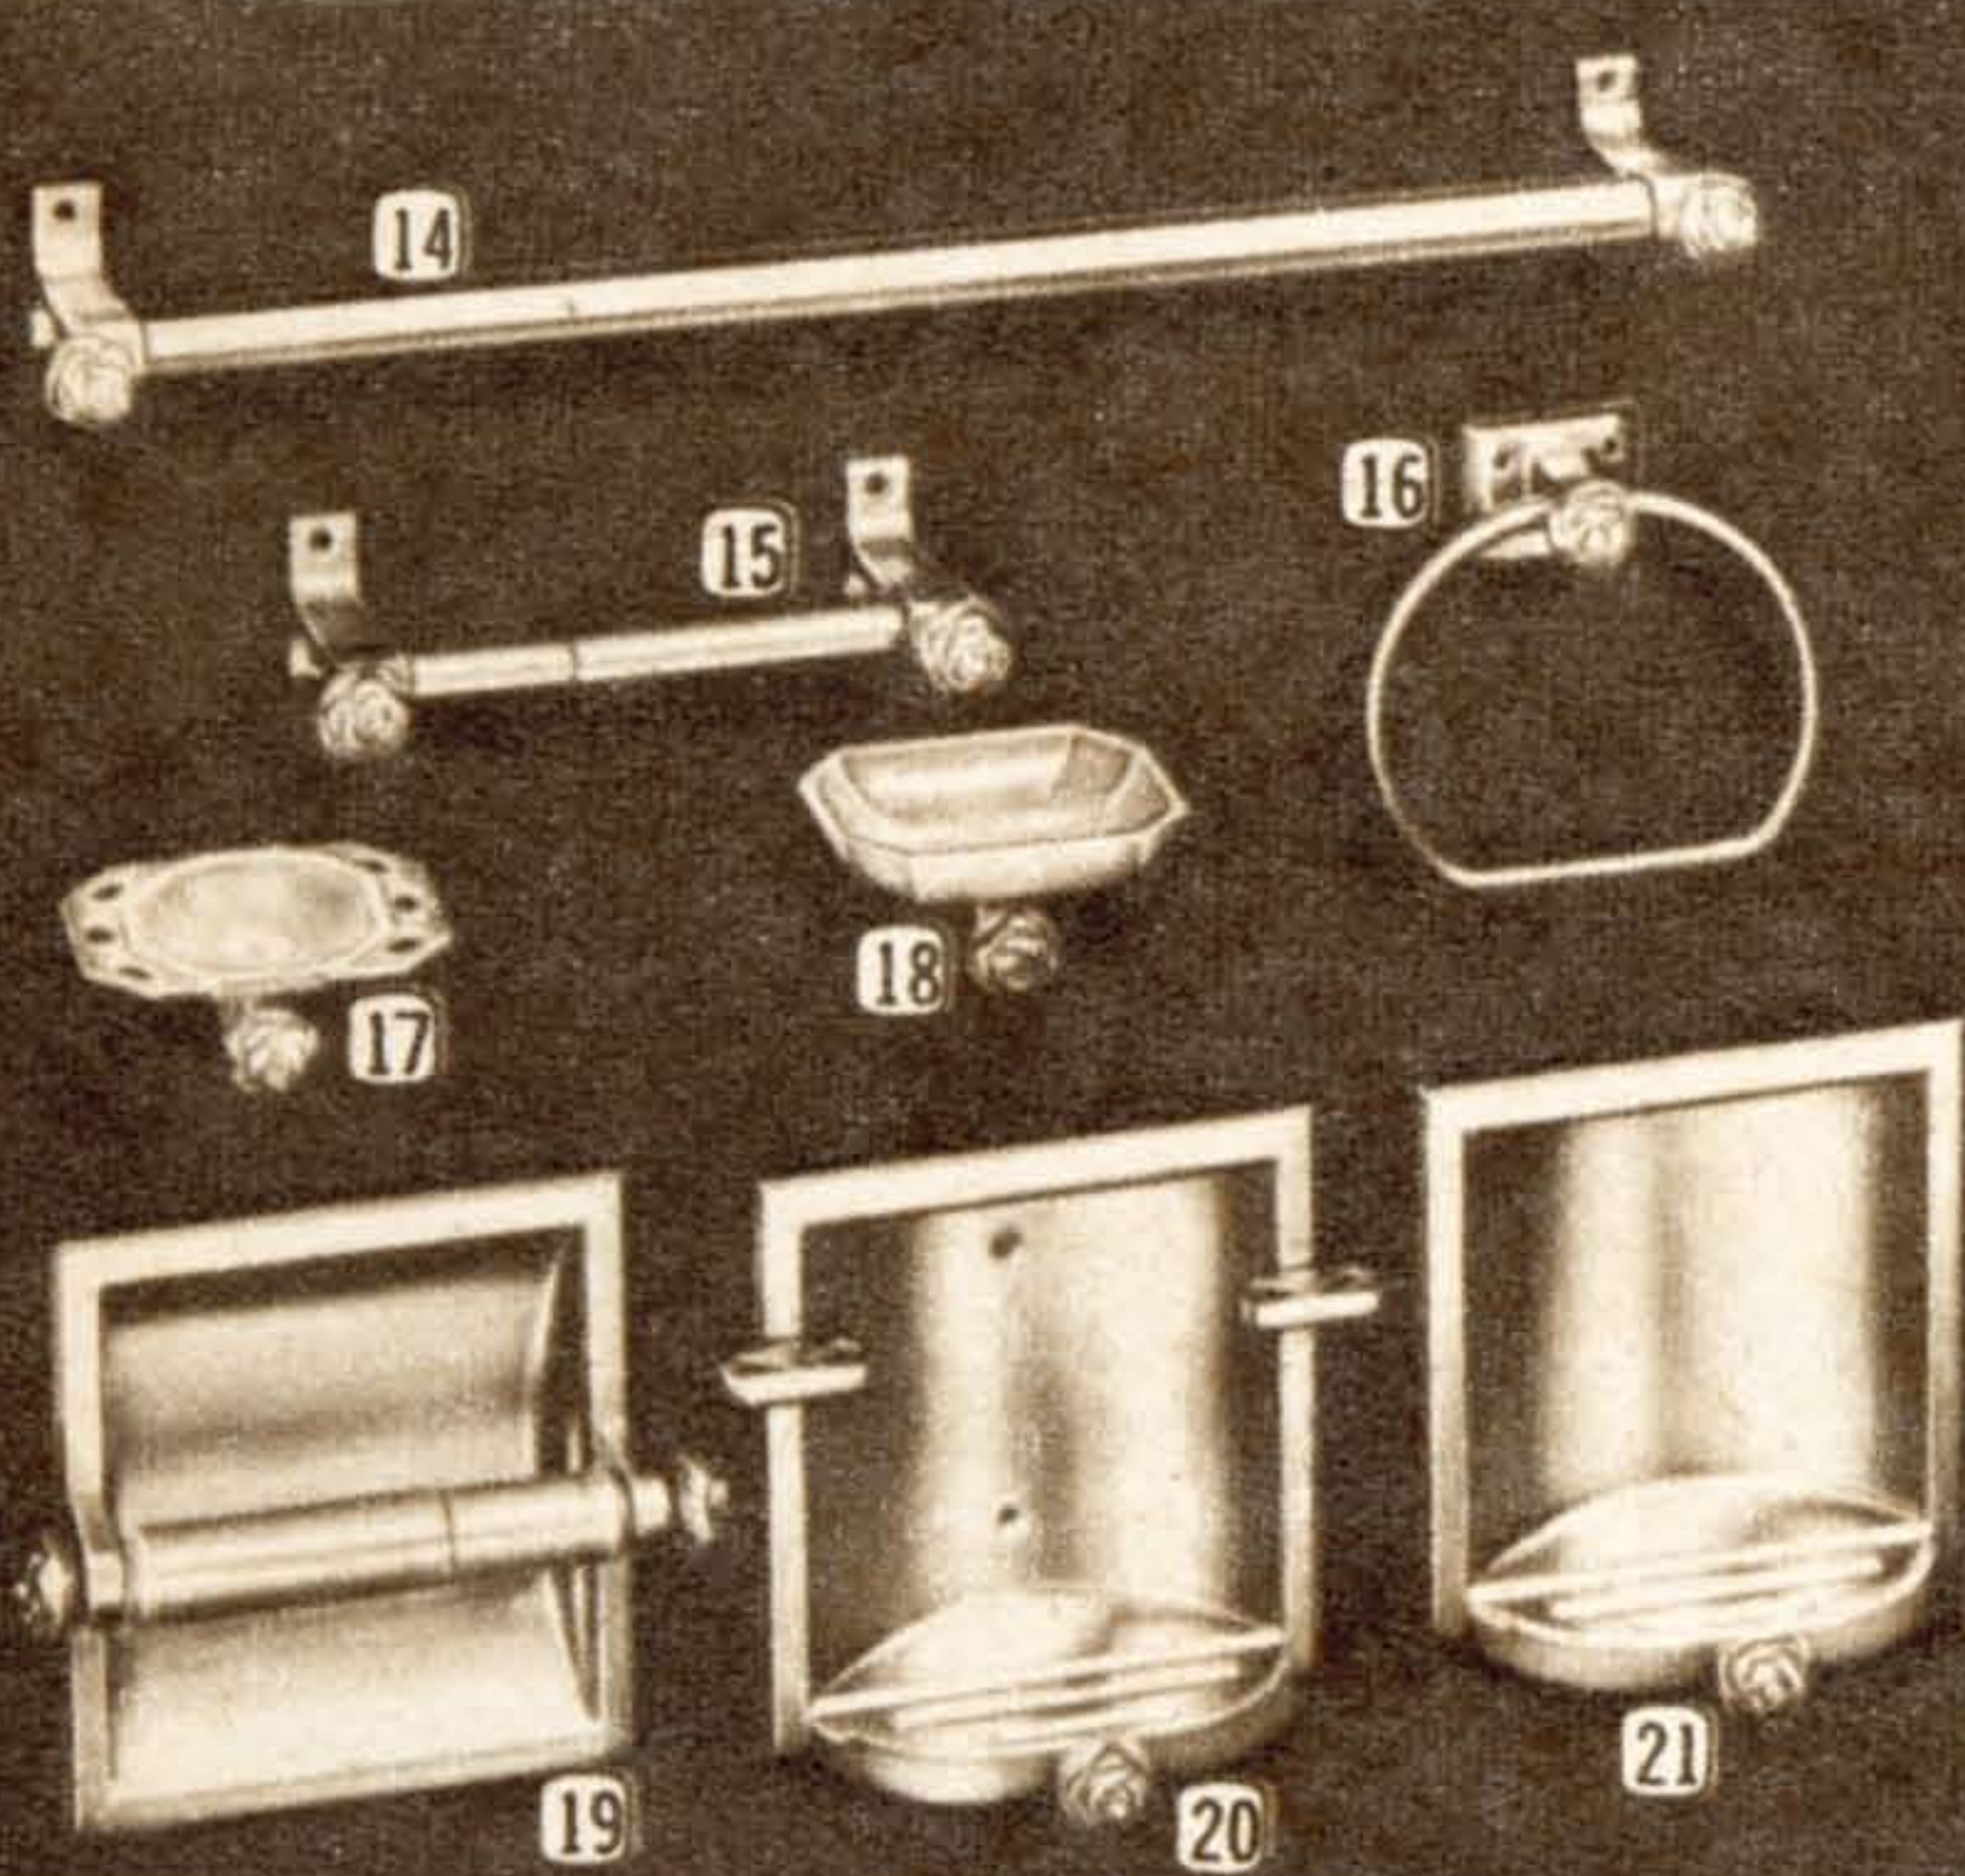

SAVE 10%
on six-piece set

NEW ROMAN ROSE DESIGN ON THESE QUALITY BATHROOM ACCESSORIES IN POLISHED CHROMIUM-PLATED FINISH. Exposed mounting for easy installation on all surface-mounted accessories.

- ⑭ Towel Bar and Brackets. 56-A 1101. 18 inches wide. 2.95
  56-A 1102. 30 inches wide.... 3.50
- ⑮ Toilet Paper Holder. 56-A 1106..... 2.45
- ⑯ Towel Ring. 56-A 1103. Chromium plated. Price..... 2.50
  56-A 1104. Lucite (plastic).... 2.95
- ⑰ Tooth Brush and Tumbler Holder. 56-A 1105..... 1.75
- ⑱ Soap Holder. 56-A 1107..... 1.75

RECESS FITTINGS—6 1/8 INS. SQUARE

- ⑲ Recess Toilet Paper Holder. 56-A 1112. Screw-in type. 3.75
  56-A 1113. Plaster-in type..... 3.75
- ⑳ Recess Tooth Brush and Tumbler Holder. 56-A 1108. Screw-in type..... 5.25
  56-A 1109. Plaster-in type..... 5.25
  As above less tooth brush holder. 56-A 1116. Screw-in type..... 3.25
  56-A 1117. Plaster-in type..... 3.25
3. ㉑ Recess Soap Holder. 56-A 1114. Screw-in type. 3.50
   56-A 1115. Plaster-in type..... 3.50
   As above with grab bar. 56-A 1110. Screw-in type..... 3.50
   56-A 1111. Plaster-in type..... 3.50

TECO DE LUXE CHROMIUM-PLATED BATHROOM ACCESSORIES. Mounting plates and screws for installation.

1. ㉒ Tooth Brush and Tumbler Holder. 56-A 1034. Price..... 1.65
2. ㉓ Glass Shelf and Brackets. 56-A 1030. 18 by 5 inches. 3.25
   56-A 1031. 24 by 5 inches.... 3.65
3. ㉔ Towel Bar and Brackets. 56-A 1032. 18 inches wide. 2.65
   56-A 1033. 24 inches wide.... 2.89
   Single Robe Hook (not shown). 56-A 1036..... 75c
4. ㉕ Recess Soap Holder. 56-A 1046. Screw-in type 2.79
   56-A 1047. Plaster-in type.... 2.79
5. ㉖ Towel Ring. Chromium-plated. 56-A 1038..... 2.35
   56-A 1039. Lucite (plastic).... 2.79

DE LUXE RECESS FITTINGS ARE 6 1/8 INCHES SQUARE.

1. ㉗ Recess Toilet Paper Holder. 56-A 1044. Screw-in type 2.89
   56-A 1045. Plaster-in type... 2.89
2. ㉘ Recess Soap Holder with grab-bar. 56-A 1042. Screw-in type 4.15
   56-A 1043. Plaster-in type... 4.15
3. ㉙ Recess Tumbler Holder. 56-A 1040. Screw-in type 2.98
   56-A 1041. Plaster-in type... 2.98
4. ㉚ Toilet Paper Holder, wood roller. 56-A 1037..... 1.79
5. ㉛ Wall Soap Holder. 56-A 1029..... 1.55
6. ㉜ Tumbler Holder. 56-A 1035..... 1.35

Vitreous China Bathroom Accessories includes all items from 33 to 37. Choose from 75 Black; 70 White. If bought separately would be 4.44. 56-A 1054C. Six pieces..... 3.99

1. ㉓ Toilet Paper Holder. 56-A 1053C. Wooden roller..... 85c
2. ㉔ Double Robe Hook. 56-A 1050C..... 35c
3. ㉕ Tooth Brush and Tumbler Holder. 56-A 1052C. Holds four brushes..... 55c
4. ㉖ Soap Dish, ribbed. 56-A 1051C..... 55c
5. ㉗ Plastic Towel Bar with China Brackets. 56-A 1048C. 18 inches long.. 99c
   56-A 1049C. 24 inches long. 1.15